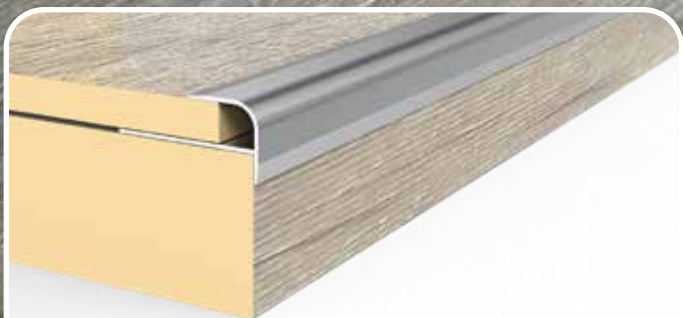

USE: Post-fit transitions to other floor coverings or vertical surfaces.
HEIGHT RANGE: 7-18mm with base kit
TOP COVER: 27mm **LENGTH:** 3400mm

UNIVERSAL PROFILE

USE: Connector for surfaces of equal height or small ramps.
HEIGHT RANGE: 7-18mm with base kit
TOP COVER: 45mm **LENGTH:** 3400mm

RAMP PROFILE

USE: Transition to floor coverings or vertical surfaces (pre-fit).
HEIGHT RANGE: 14-25mm
TOP COVER: 47mm **LENGTH:** 3400mm

STAIR PROFILE

USE: Stair nose for 8 or 14mm flooring.
SIZE: Junior (8mm), Senior (14mm)
TOP COVER: 21mm **LENGTH:** 3400mm