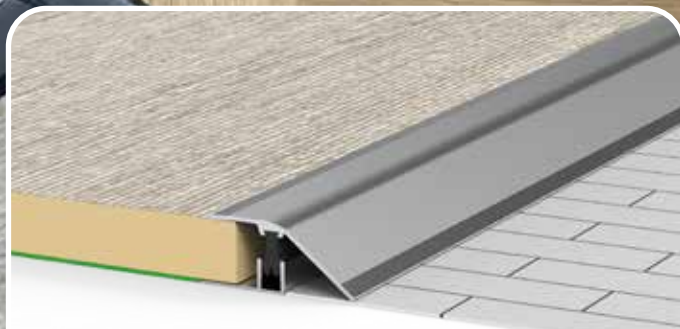

PRESTIGE PROFILES

END PROFILE

USE: Transition to floor coverings or vertical surfaces (pre-fit).
SIZE: Junior (8mm), Junior Mid (10mm), Mid (12mm), Senior (14mm)
TOP COVER: 19mm **Length:** 3400mm

BORDER PROFILE

USE: Post-fit transitions to other floor coverings or vertical surfaces.
HEIGHT RANGE: 7-18mm with base kit
TOP COVER: 27mm **LENGTH:** 3400mm

UNIVERSAL PROFILE

USE: Connector for surfaces of equal height or small ramps.
HEIGHT RANGE: 7-18mm with base kit
TOP COVER: 45mm **LENGTH:** 3400mm

RAMP PROFILE

USE: Transition to floor coverings or vertical surfaces (pre-fit).
HEIGHT RANGE: 14-25mm
TOP COVER: 47mm **LENGTH:** 3400mm

STAIR PROFILE

USE: Stair nose for 8 or 14mm flooring.
SIZE: Junior (8mm), Senior (14mm)
TOP COVER: 21mm **LENGTH:** 3400mm