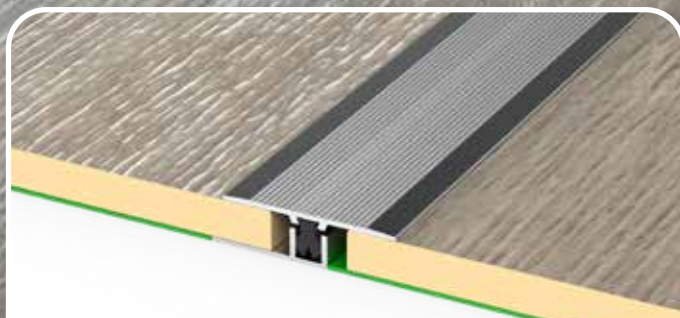

USE: Post-fit transitions to other floor coverings or vertical surfaces.
HEIGHT RANGE: 7-18mm with base kit
TOP COVER: 27mm **LENGTH:** 3400mm

UNIVERSAL PROFILE

USE: Connector for surfaces of equal height or small ramps.
HEIGHT RANGE: 7-18mm with base kit
TOP COVER: 45mm **LENGTH:** 3400mm

RAMP PROFILE

USE: Transition to floor coverings or vertical surfaces (pre-fit).
HEIGHT RANGE: 14-25mm
TOP COVER: 47mm **LENGTH:** 3400mm

STAIR PROFILE

USE: Stair nose for 8 or 14mm flooring.
SIZE: Junior (8mm), Senior (14mm)
TOP COVER: 21mm **LENGTH:** 3400mm