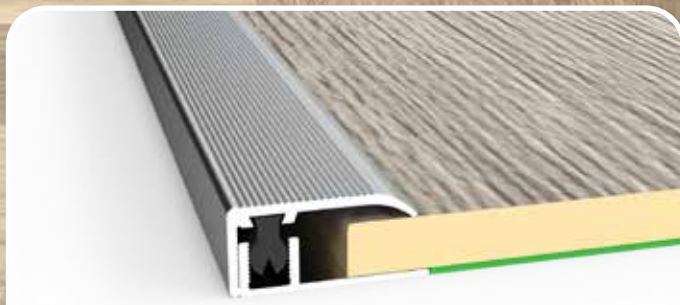

PRESTIGE PROFILES

END PROFILE

USE: Transition to floor coverings or vertical surfaces (pre-fit).
SIZE: Junior (8mm), Junior Mid (10mm), Mid (12mm), Senior (14mm)
TOP COVER: 19mm **Length:** 3400mm

BORDER PROFILE

USE: Post-fit transitions to other floor coverings or vertical surfaces.
HEIGHT RANGE: 7-18mm with base kit
TOP COVER: 27mm **LENGTH:** 3400mm

UNIVERSAL PROFILE

USE: Connector for surfaces of equal height or small ramps.
HEIGHT RANGE: 7-18mm with base kit
TOP COVER: 45mm **LENGTH:** 3400mm