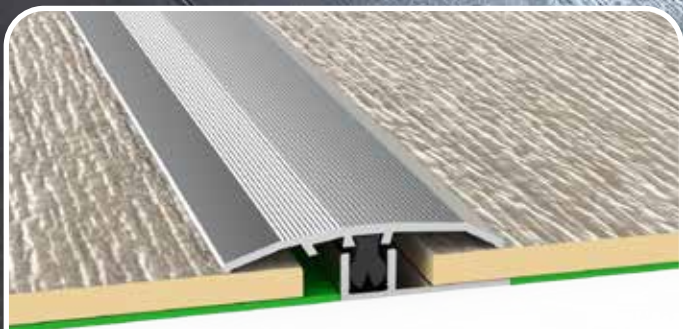

PRESTIGE PROFILES

END PROFILE

USE: Transition to floor coverings or vertical surfaces (pre-fit).
SIZE: Junior (8mm), Junior Mid (10mm), Mid (12mm), Senior (14mm)
TOP COVER: 19mm **Length:** 3400mm

BORDER PROFILE

USE: Post-fit transitions to other floor coverings or vertical surfaces.
HEIGHT RANGE: 7-18mm with base kit
TOP COVER: 27mm **LENGTH:** 3400mm

UNIVERSAL PROFILE

USE: Connector for surfaces of equal height or small ramps.
HEIGHT RANGE: 7-18mm with base kit
TOP COVER: 45mm **LENGTH:** 3400mm

RAMP PROFILE

USE: Transition to floor coverings or vertical surfaces (pre-fit).
HEIGHT RANGE: 14-25mm
TOP COVER: 47mm **LENGTH:** 3400mm

STAIR PROFILE

USE: Stair nose for 8 or 14mm flooring.
SIZE: Junior (8mm), Senior (14mm)
TOP COVER: 21mm **LENGTH:** 3400mm