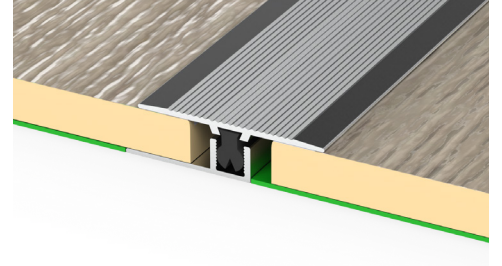

Prestige Flat top
Size: 3400 x 37 x 10-16 mm

The full Prestige profile range features a total of 14 colours. For more details visit www.premiumfloors.com.au/accessories.

* These profiles are a stocked product in Australia. In New Zealand they are available as a special order.

Other profiles available

End profile BBEND(-)
Natural not available
Size: 1850 x 50 x 14 mm

T moulding expansion profile BBEXP(-)
Antique not available
Size: 1850 x 50 x 14 mm