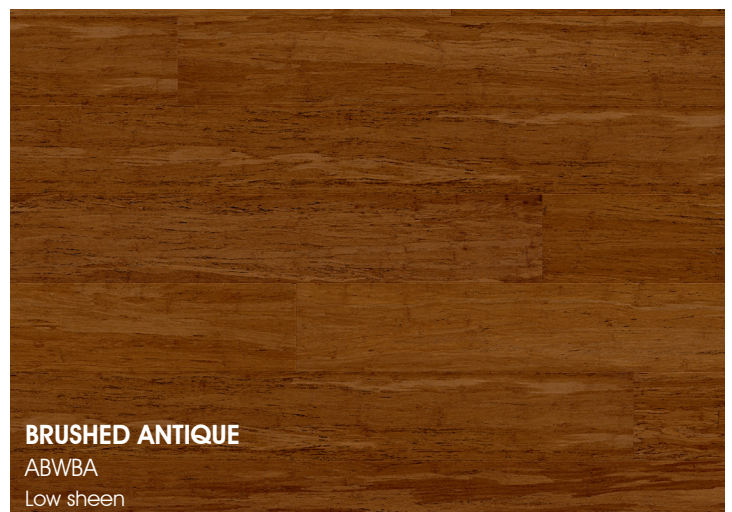

► REAL WARRANTIES

Anybody can promise a lifelong warranty, but more often than not, the delivery fails.

Floorscape doesn't just talk about giving you a lifetime structural warranty, we are there when you need us. With qualified representatives all over Australia and New Zealand, Floorscape offers full ground support no matter where you live.

ARC Bamboo carries a comprehensive lifetime structural warranty and a 25 year residential wear warranty*, so you can enjoy your Bamboo floor with absolute peace of mind.

*Conditions apply. Please read the package inlay or ask your retailer for more information.