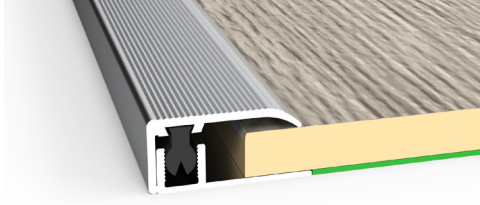

▶ A TOTAL SOLUTION

At Floorscape we don't just offer a product, we offer a total solution. From floors to stair solutions, underlays and profiles, Floorscape' range of products guarantees a perfect result every time.

Profiles

The full Prestige profile range features a total of 14 colours. For more details visit www.premiumfloors.com.au/accessories.

* These profiles are a stocked product in Australia. In New Zealand they are available as a special order.

Other profiles available

End profile BBEND(-)
Natural not available
Size: 1850 x 50 x 14 mm

T moulding expansion profile BBEXP(-)
Antique not available
Size: 1850 x 50 x 14 mm

Stair nose

ARC Bamboo has its own range of stair noses with a Uniclic® profile on one edge.
Size: 1850 x 96 x 14 mm (25 mm bullnose)

Underlay

Quiet-Step is the recommended underlay for ARC Bamboo: due to its high density, Quiet-Step is able to retain its characteristics and fulfill its purpose without compromise.
1 roll - 20 or 50m²; thickness: 2mm