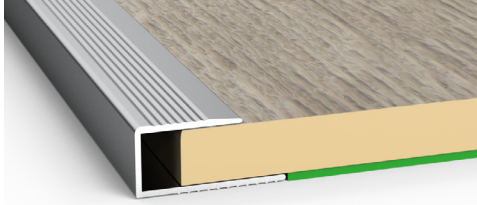

▶ A TOTAL SOLUTION

At Floorscape we don't just offer a product, we offer a total solution. From floors to stair solutions, underlays and profiles, Floorscape' range of products guarantees a perfect result every time.

Profiles